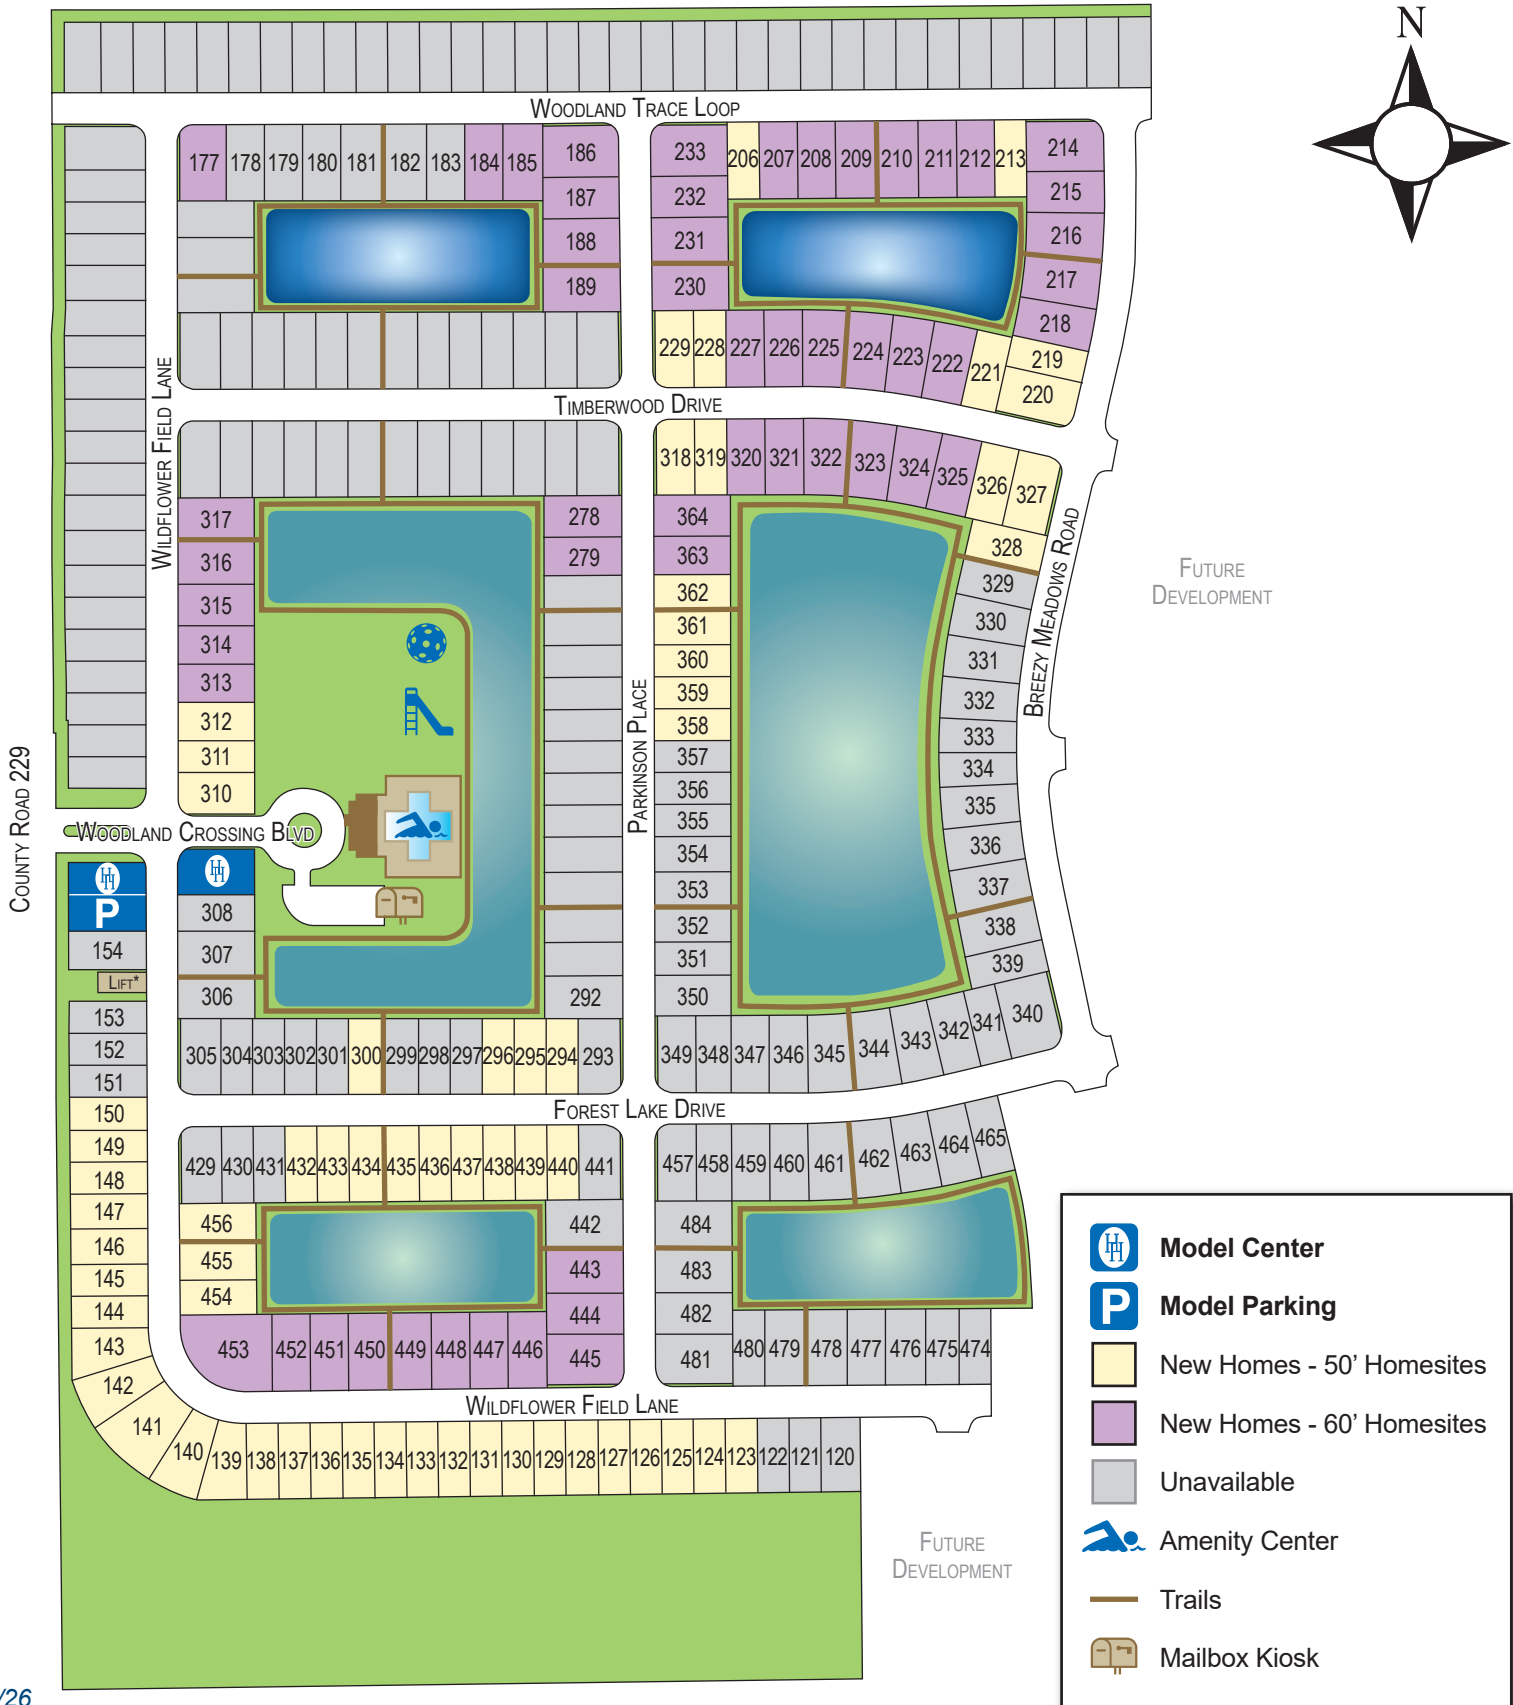

# Woodland Crossings

Neighborhood Layout

02/09/26

Woodland Crossings | 8818 Wildflower Field Lane | Wildwood, FL 34785 | (352) 509-8402

[www.HighlandHomes.ORG](http://www.HighlandHomes.ORG)

\*A lift station is a wastewater pumping facility area or building. This map is an artist's conceptual drawing; and should not be solely relied upon for accurate depiction. Availability, terms, drawings, dimensions, features and specifications subject to change without notice. See your Community Sales Manager for details. © Copyright 2026 Highland Homes. All rights reserved. #CBC060256